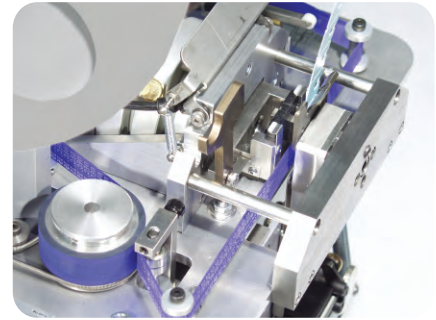

## EASY OPERATION

All of the controls are conveniently located on one panel. There are just three items controlled by the machine operator, which are:

- On/Off Switch
- Printing Foil Advance Knob
- Print Pressure Knob

There is clear access for type changeover and printing foil replacement, complete with an operator safety door.

The 897 utilizes steel type and a dry cold-transfer tape for printing. One roll of tape will provide up to 40,000 impressions (depending on information printed). The imprinter features an air-driven printing head that insures distinct, durable impressions every time, and provides a tape feed adjustment that reduces the amount of tape used to a minimum. Absolutely no waste. The 897 will print on all Kwik Lok® automatically applied closures and closure-labels at speeds up to 120 per minute.

The tape is a dry, non-smearing type that won't soil the machinery or operator. Each roll provides up to 48,000 imprints.

Hardened steel type (shown in a masterplate) provides a consistent and superior print quality throughout thousands of impressions.