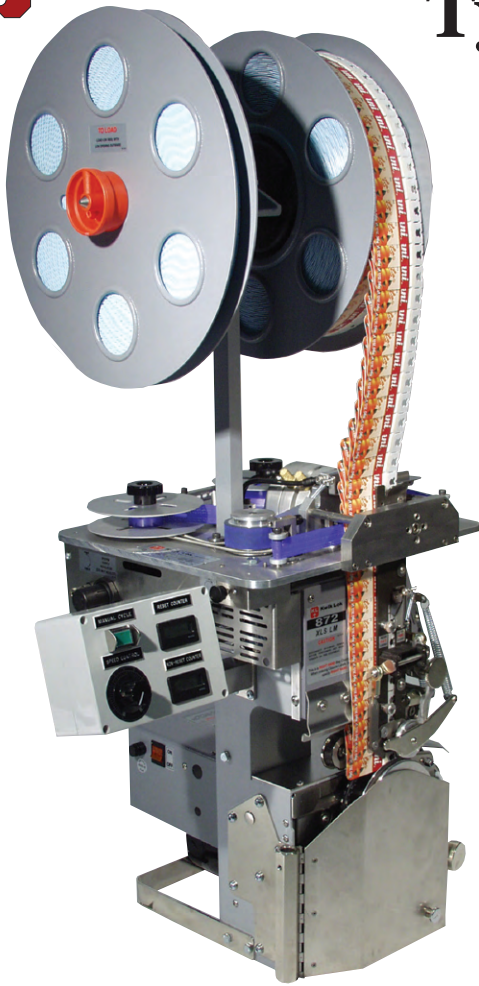

# Type 897 Printer

The 897 is a fully air-operated cold transfer printer, ideally suited for printing multi-line information on any Kwik Lok® closure used with Type 872, 873, 893 and 865 Bag Closing Machines.

## EASY OPERATION

All of the controls are conveniently located on one panel. There are just three items controlled by the machine operator, which are:

- On/Off Switch
- Printing Foil Advance Knob
- Print Pressure Knob

There is clear access for type changeover and printing foil replacement, complete with an operator safety door.

The 897 utilizes steel type and a dry cold-transfer tape for printing. One roll of tape will provide up to 40,000 impressions (depending on information printed). The imprinter features an air-driven printing head that insures distinct, durable impressions every time, and provides a tape feed adjustment that reduces the amount of tape used to a minimum. Absolutely no waste. The 897 will print on all Kwik Lok® automatically applied closures and closure-labels at speeds up to 120 per minute.

The tape is a dry, non-smearing type that won't soil the machinery or operator. Each roll provides up to 48,000 imprints.

Hardened steel type (shown in a masterplate) provides a consistent and superior print quality throughout thousands of impressions.