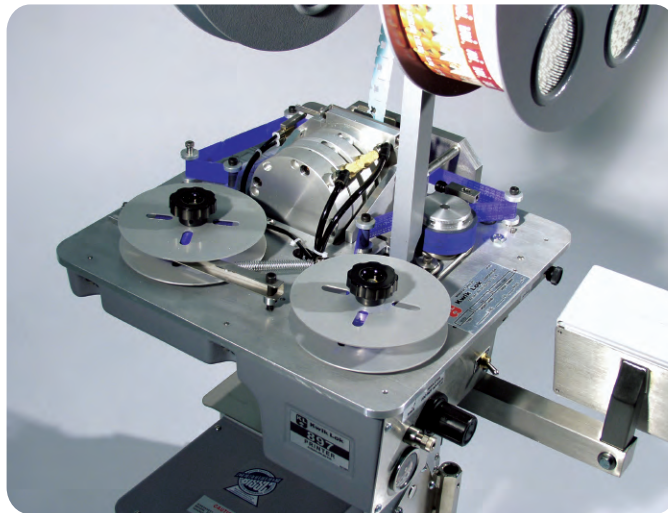

# Type 897 Printer

The 897 is a fully air-operated cold transfer printer, ideally suited for printing multi-line information on any Kwik Lok® closure used with Type 872, 873, 893 and 865 Bag Closing Machines.

## EASY OPERATION

All of the controls are conveniently located on one panel. There are just three items controlled by the machine operator, which are:

- On/Off Switch
- Printing Foil Advance Knob
- Print Pressure Knob

There is clear access for type changeover and printing foil replacement, complete with an operator safety door.

The 897 utilizes steel type and a dry cold-transfer tape for printing. One roll of tape will provide up to 40,000 impressions (depending on information printed). The imprinter features an air-driven printing head that insures distinct, durable impressions every time, and provides a tape feed adjustment that reduces the amount of tape used to a minimum. Absolutely no waste. The 897 will print on all Kwik Lok® automatically applied closures and closure-labels at speeds up to 120 per minute.

The tape is a dry, non-smearing type that won't soil the machinery or operator. Each roll provides up to 48,000 imprints.

Hardened steel type (shown in a masterplate) provides a consistent and superior print quality throughout thousands of impressions.