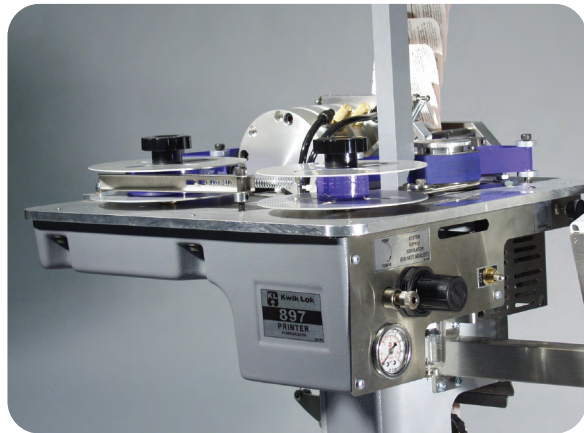

# Type 897 Printer

The 897 is a fully air-operated cold transfer printer, ideally suited for printing multi-line information on any Kwik Lok® closure used with Type 872, 873, 893 and 865 Bag Closing Machines.

## EASY OPERATION

All of the controls are conveniently located on one panel. There are just three items controlled by the machine operator, which are:

- On/Off Switch
- Printing Foil Advance Knob
- Print Pressure Knob

There is clear access for type changeover and printing foil replacement, complete with an operator safety door.

The 897 utilizes steel type and a dry cold-transfer tape for printing. One roll of tape will provide up to 40,000 impressions (depending on information printed). The imprinter features an air-driven printing head that insures distinct, durable impressions every time, and provides a tape feed adjustment that reduces the amount of tape used to a minimum. Absolutely no waste. The 897 will print on all Kwik Lok® automatically applied closures and closure-labels at speeds up to 120 per minute.

The tape is a dry, non-smearing type that won't soil the machinery or operator. Each roll provides up to 48,000 imprints.

Hardened steel type (shown in a masterplate) provides a consistent and superior print quality throughout thousands of impressions.